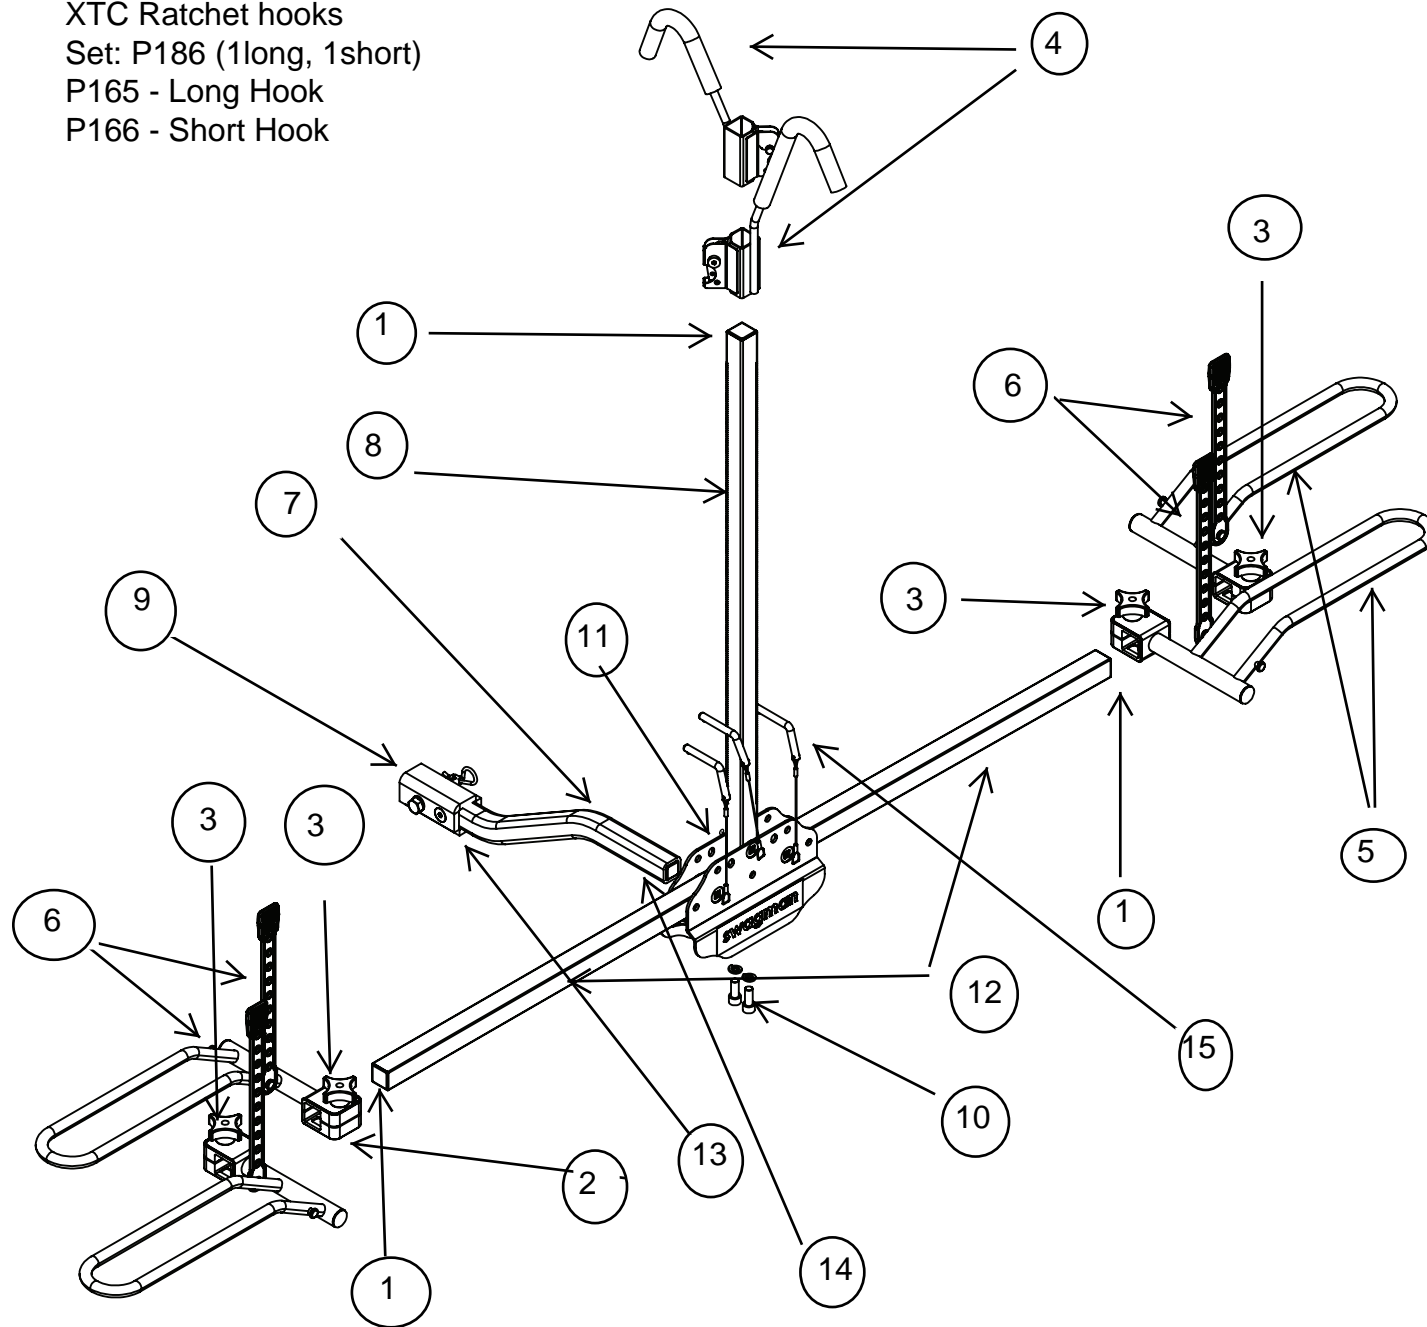

XTC Ratchet hooks  
 Set: P186 (1long, 1short)  
 P165 - Long Hook  
 P166 - Short Hook

- 1- P196 XTC End Caps
- 2 - P197 XTC Wheel Hoop Shim & Knob Kit with bolt/  
Set of 4
- 3 - P198 XTC Wheel Hoop Knob & Bolt
- 4- P186 XTC Ratcheted hook set (one short, 1 long)
- 5- P318 XTC Wheel Hoop Set, incl. Knob/Bolts
- 6- P308 XTC Rubber Wheel Strap
- 7- P316 XTC 2 Bike Receiver Bar
- 8- P321 XTC Upright Ratchet Arm
- 9- P323 "L" bracket for receiver bar (fits  
64670,64650)
- 10- P324 XTC Allen Bolt Set Screws 2pk
- 11- P326 XTC gusset plate
- 12- P478 Horizontal cross bar
- 13- P333 XTC2 Receiver Insert - Hitch End
- 14- P334 XTC2 Receiver Insert - Rack End
- 15- P307 Pin with tether
- 16- 5902 1/2" threaded hitch pin